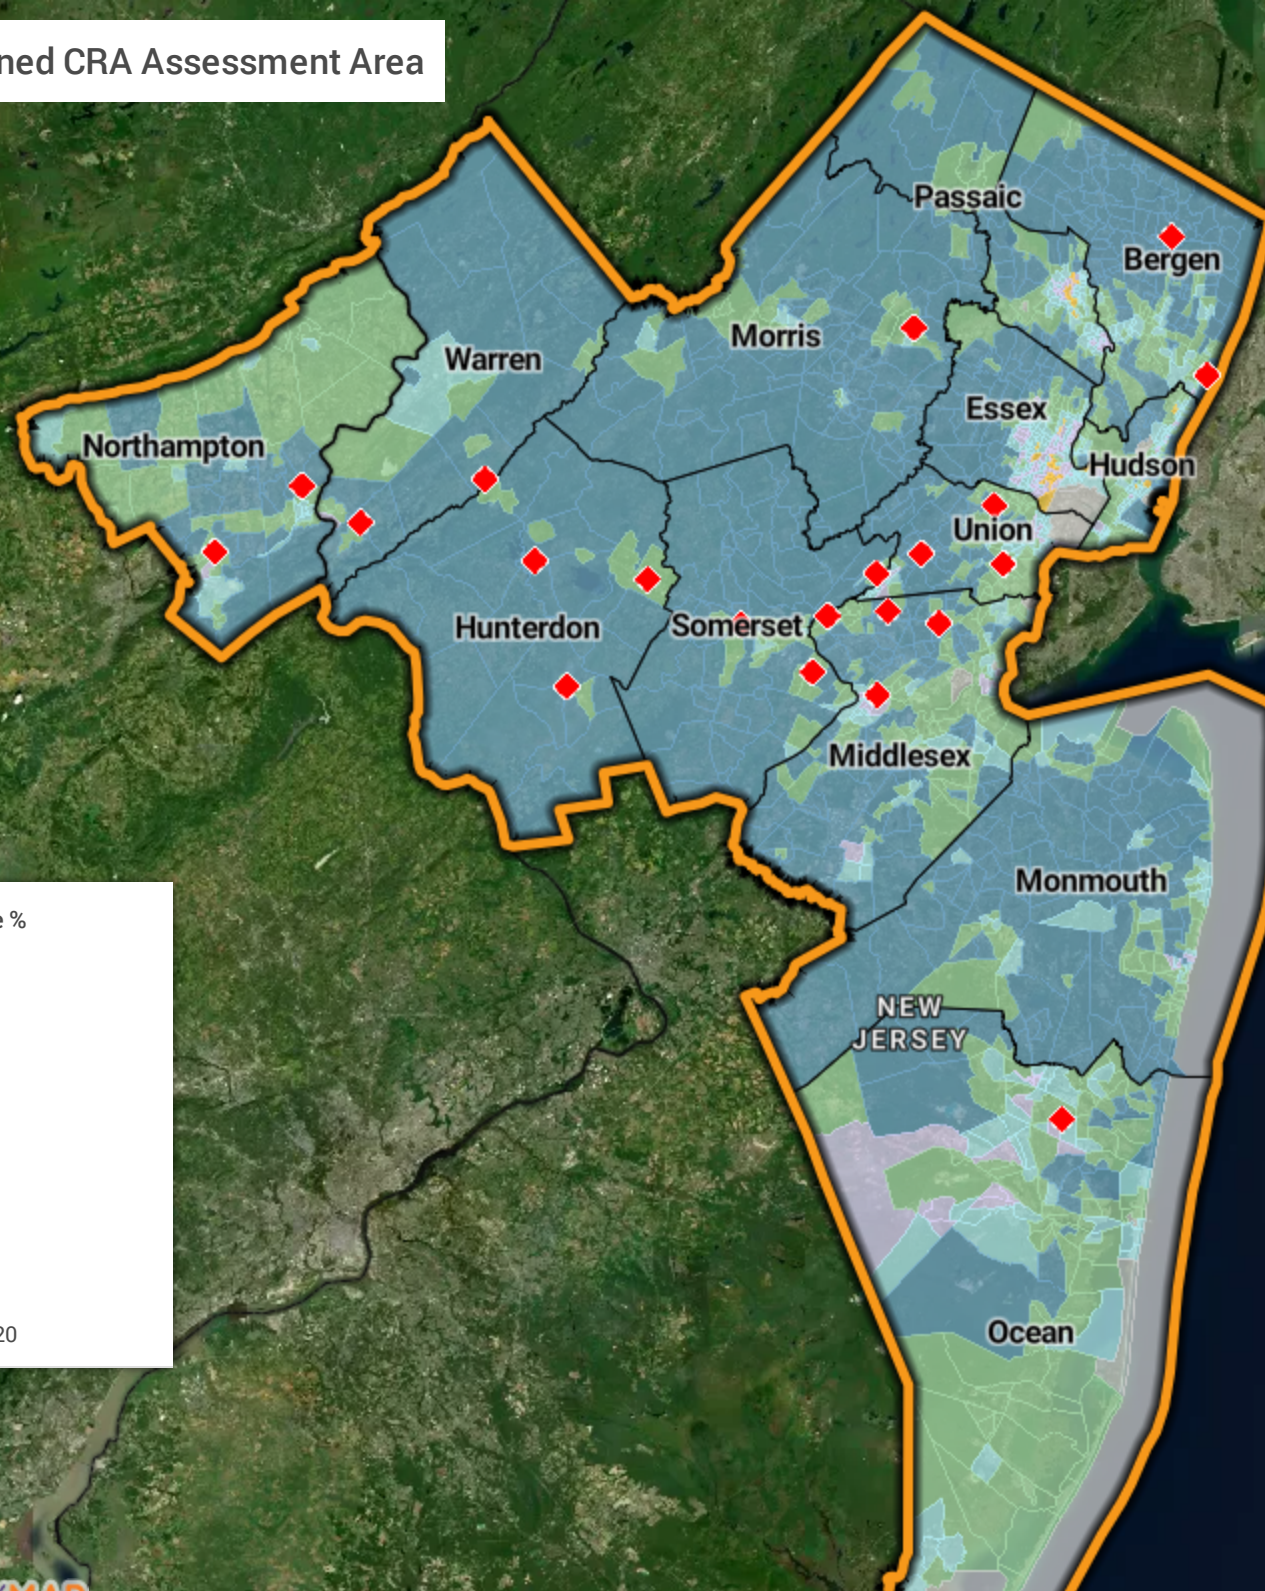

Fiscal 2024 Combined CRA Assessment Area

Median Household Income %

Source: ACS & PolicyMap

Year: 2016-2020

Shaded by: Census Tract, 2020

20 mi