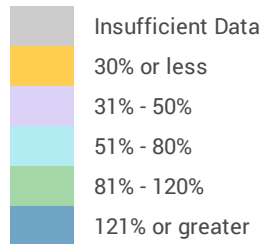

Fiscal 2024 Combined CRA Assessment Area

Median Household Income %

Source: ACS & PolicyMap

Year: 2016-2020

Shaded by: Census Tract, 2020

20 mi